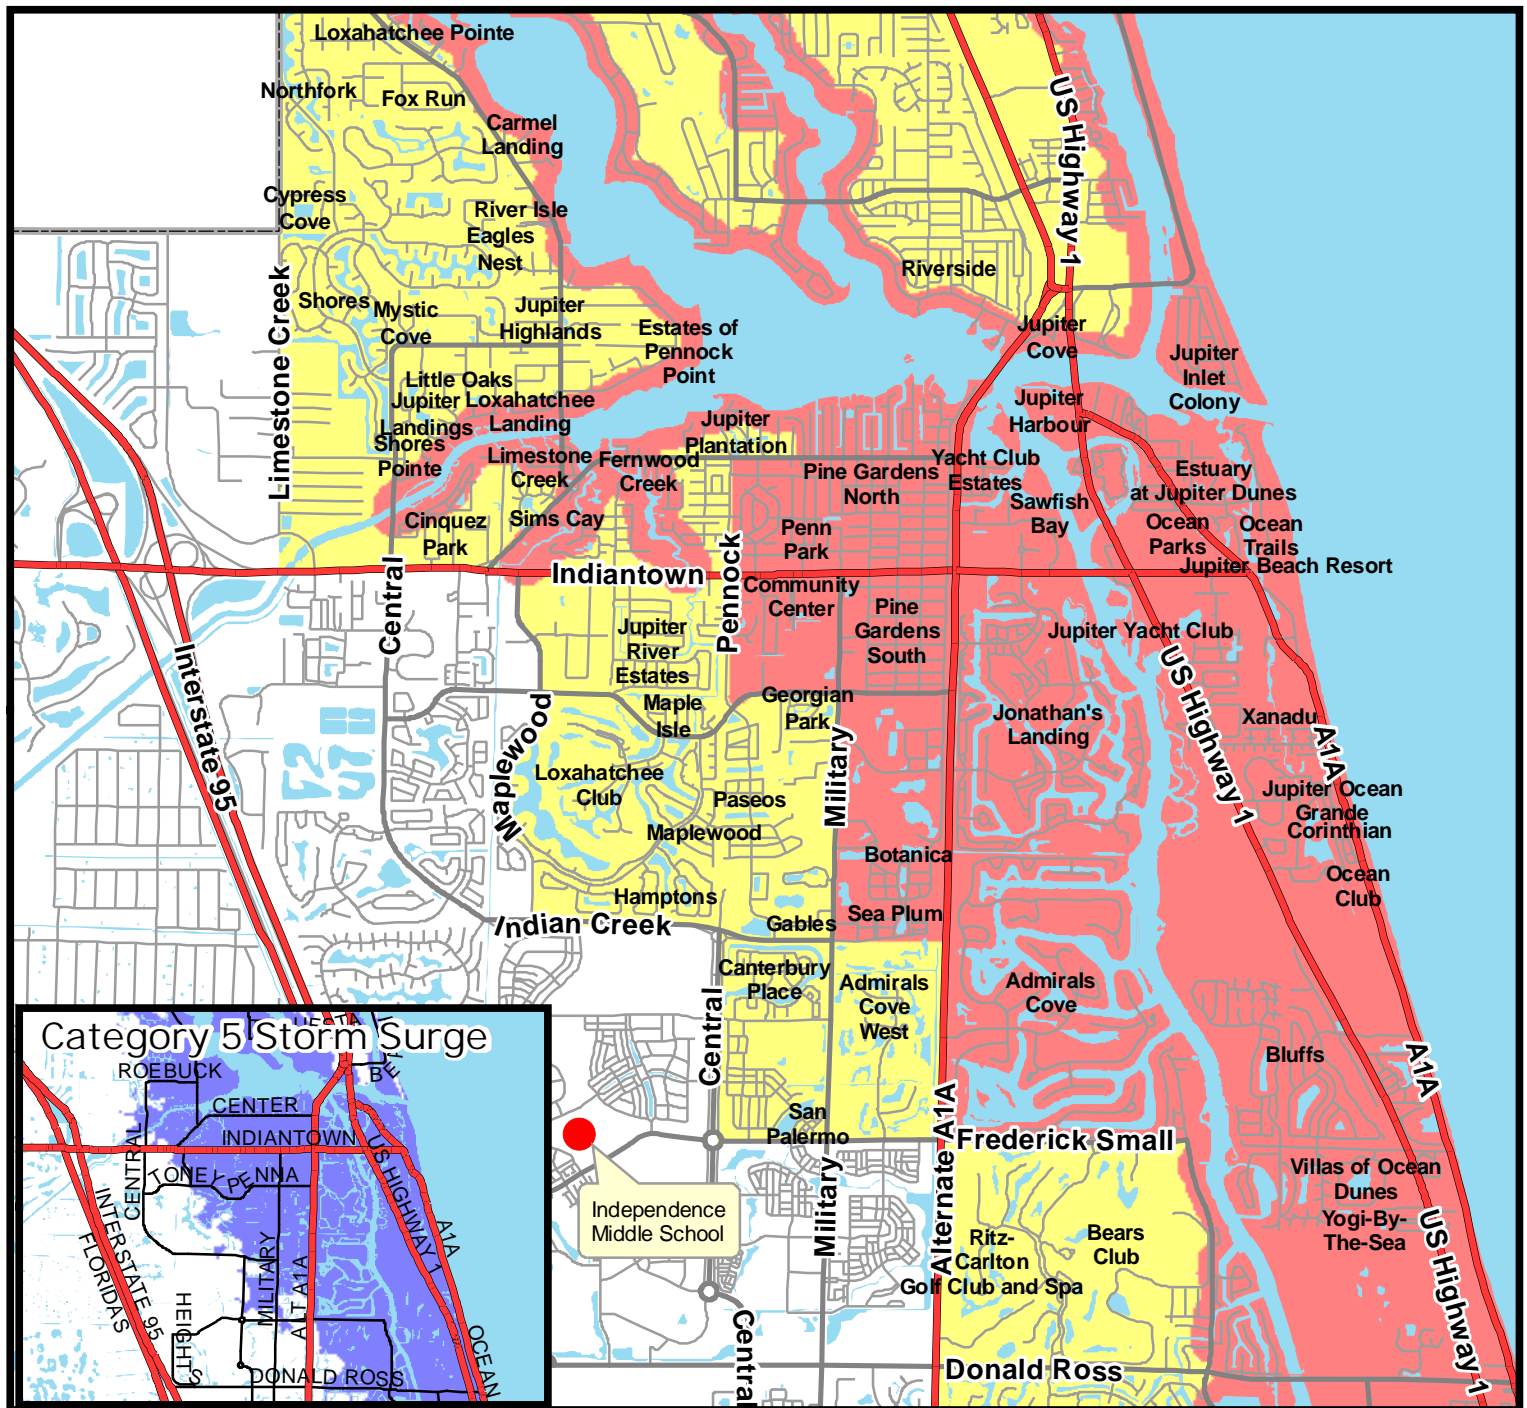

Jupiter Area - Hurricane Evacuation

- Plan A Evacuation area:**
Persons living in a Plan A Evacuation area should evacuate for ALL Hurricanes regardless of strength.
- Plan B Evacuation area:**
Persons living in a Plan B Evacuation area should evacuate for all major Hurricanes of a Category 3 or higher in strength.
- Hurricane Shelters**
Independence Middle School in Abacoa is shown, Palm Beach Gardens High is to the south on Military.
- Evacuation Routes**

1

1 Mile